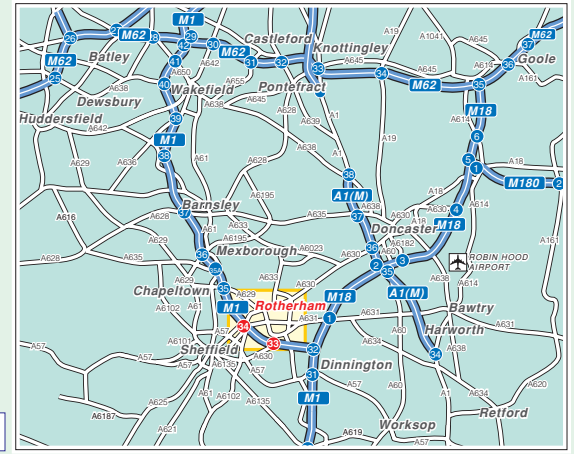

Cetix Ltd
 Sycamore Road
 Rotherham
 South Yorkshire S65 1EN

T: +44 (0)1709 538200
 F: +44 (0)1709 376903

Public Transport

By Rail, Doncaster Station (East Coast Mainline)
 Approximately 20 minutes by taxi.
Sheffield Station (Midland Mainline)
 Approximately 20 minutes by taxi.
Rotherham Station (Local line)
 Approximately 30 minutes walk or 10 minutes by taxi.

By Air, Robin Hood Airport, Humberside Airport, East Midlands Airport, All within 1 hours drive.
Manchester Airport
 Approximately 1 hour, 50 minutes drive.