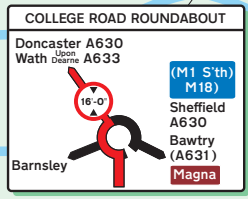

Cetix Ltd
 Sycamore Road
 Rotherham
 South Yorkshire S65 1EN

T: +44 (0)1709 538200
 F: +44 (0)1709 376903

Public Transport

By Rail, Doncaster Station (East Coast Mainline)
 Approximately 20 minutes by taxi.
Sheffield Station (Midland Mainline)
 Approximately 20 minutes by taxi.
Rotherham Station (Local line)
 Approximately 30 minutes walk or 10 minutes by taxi.

By Air, Robin Hood Airport, Humberside Airport, East Midlands Airport, All within 1 hours drive.
Manchester Airport
 Approximately 1 hour, 50 minutes drive.