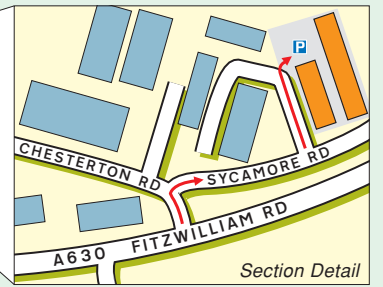

Cetix Ltd
 Sycamore Road
 Rotherham
 South Yorkshire S65 1EN

T: +44 (0)1709 538200
 F: +44 (0)1709 376903

Public Transport

By Rail, Doncaster Station (East Coast Mainline)
 Approximately 20 minutes by taxi.
Sheffield Station (Midland Mainline)
 Approximately 20 minutes by taxi.
Rotherham Station (Local line)
 Approximately 30 minutes walk or 10 minutes by taxi.

By Air, Robin Hood Airport, Humberside Airport, East Midlands Airport, All within 1 hours drive.
Manchester Airport
 Approximately 1 hour, 50 minutes drive.